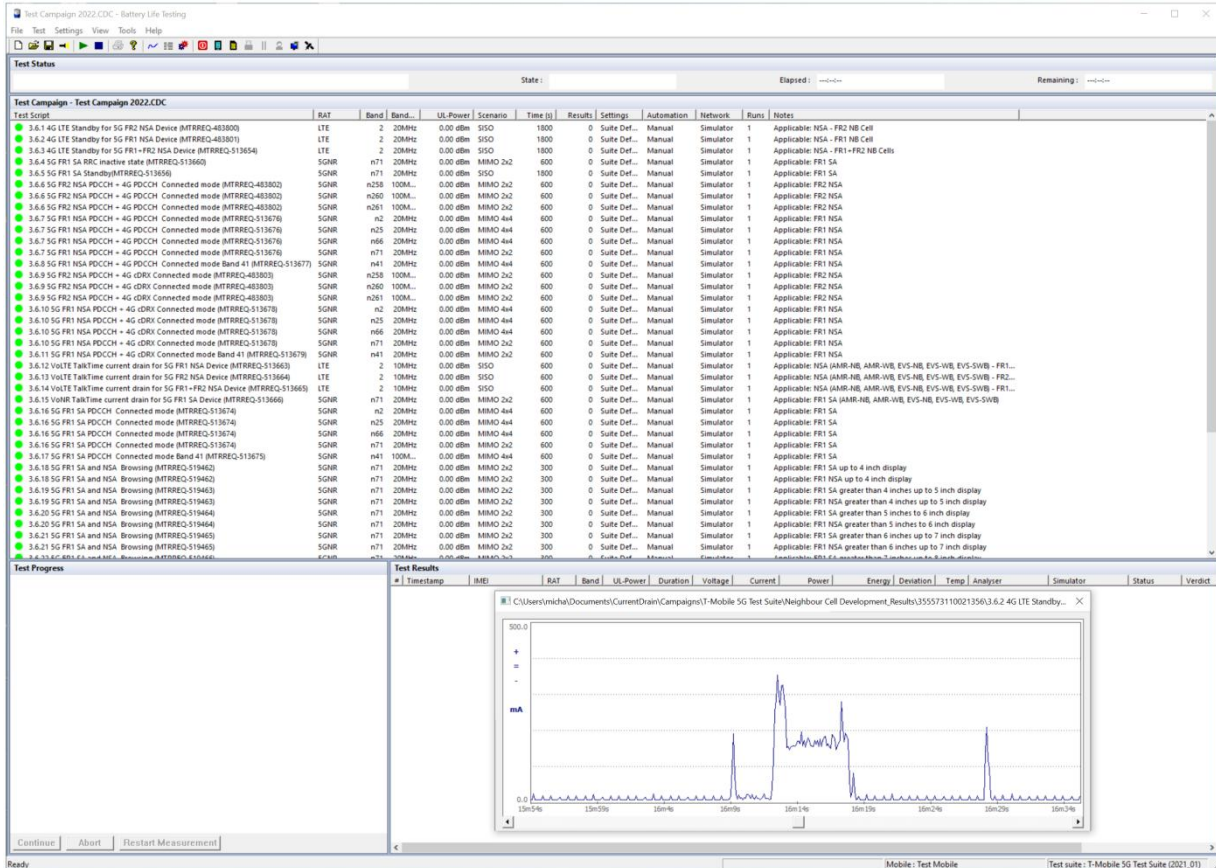

Analytek Battery Life Measurement Current Drain Measurement Software

Equipment Requirements

- R&S® CMX500 Radio Communication Tester
  - o Radio Communication Tester CMX500
  - o CMX500 Basic Assembly CMX-PB70H
  - o Accelerator Unit (3x) CMX-B200A
  - o Processing Unit CMX-B300B
  - o Application Test Feature Set 1 CMX-KA100
  - o NR Signalling, NSA Mode Enabler Basic Level CMX-KS600B
  - o NR Signalling, NSA Mode Enabler Medium Level CMX-KS600M
  - o NR Signalling, SA Mode Enabler Basic Level CMX-KS601B
  - o NR Signaling, SA Mode Enabler Medium Level CMX-KS601M
- o R&S® NGM201 Power Analyser with B301 option (other Power Analysers supported).
- o PC or Laptop
  - o Windows Win7, Win10/11
  - o National Instruments GPIB card and/or R&S/NI VISA

*Requires a 5G Ready R&S® CMW500 Radio Communication Tester
*Configuration variations should be discussed with Rohde & Schwarz

Ordering Information

Part Number	Name	Description
ANA-TS-TMO-5G	T-Mobile 5G NR Battery Life	T-Mobile 5G NR Test Suite